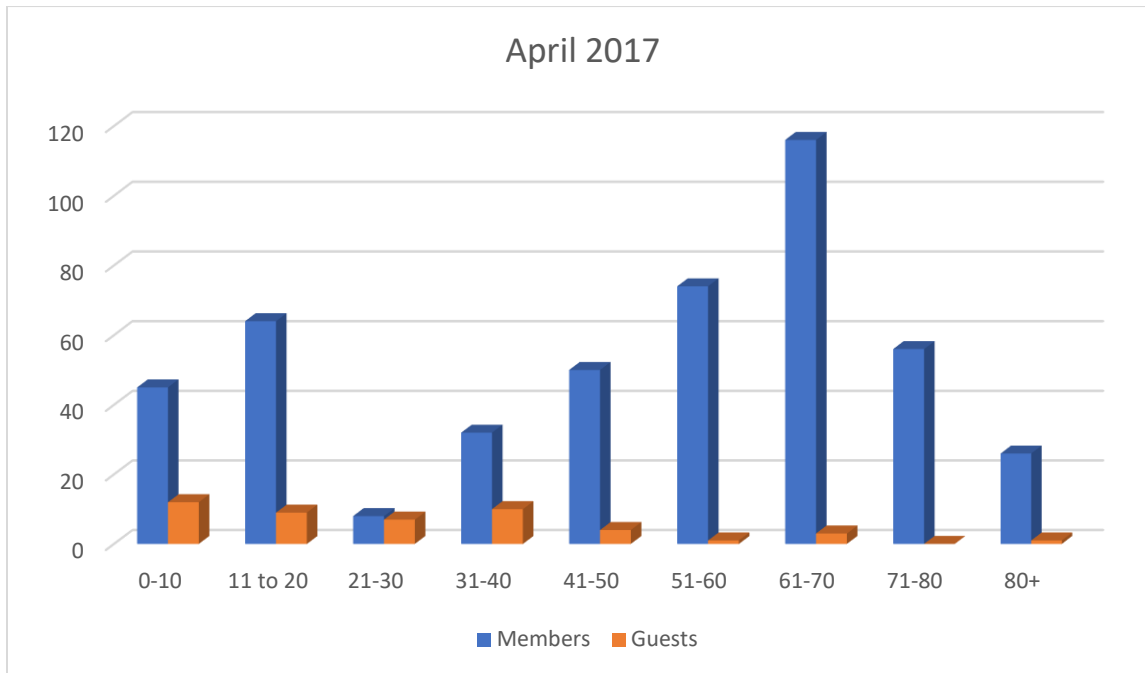

BSLC Demographics

Age	Members	Guests
0-10	45	12
11 to 20	64	9
21-30	8	7
31-40	32	10
41-50	50	4
51-60	74	1
61-70	116	4
71-80	56	0
80+	26	1